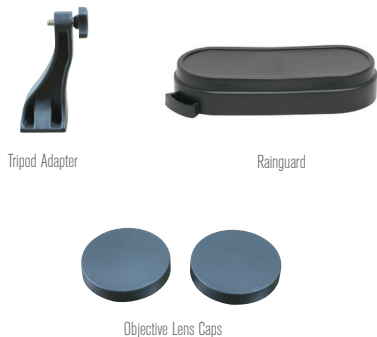

Product design and specifications are subject to change without prior notification. This product is designed and intended for use by those 14 years of age and older.

© 2020 Celestron • All rights reserved • [celestron.com/pages/technical-support](http://celestron.com/pages/technical-support) • 2835 Columbia Street • Torrance, CA 90503 USA • 07-20 • [celestron.com/support/warranties](http://celestron.com/support/warranties)